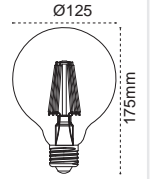

**Filament Lamba
(Ø125)**

Kod No	Özellikler	Koli Adedi	Fiyat
313442	6W Filament E27 2700K	20	7,60 $