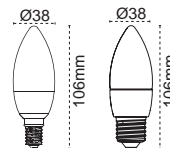

Spot / Buji / Acil LED Lambalar

313388

315173

Power LED Lamba

313395 313396

Buji LED Lamba

Şarj Edilebilir LED Lamba

3 saat