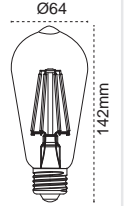

**Filament Lamba
(Ø64)**

Kod No	Özellikler	Koli Adedi	Fiyat
314440	6W Filament E27 2700K	40	4,85 $