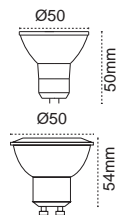

Spot / Buji / Acil LED Lambalar

313388

315173

Power LED Lamba

313395 313396

Buji LED Lamba

Şarj Edilebilir LED Lamba

3 saat