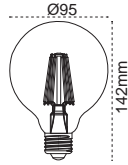

**Filament Lamba
(Ø95)**

Kod No	Özellikler	Koli Adedi	Fiyat
313441	6W Filament E27 2700K	20	6,65 $