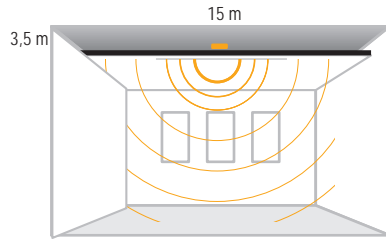

Radar Sensör

Sıva altı, gizli, armatür içi ve dışı uygulamalarda en iyi çözüm.

IP 20

Kod No	Özellikler	Koli Adedi	Fiyat
314725	Radar Sensör	100	13,70 $