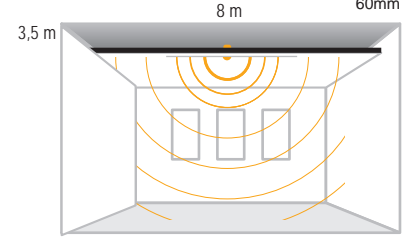

Sıva Altı Tavan Sensör

Zaman, Lux ve mesafe ayarlama özelliği ile sıva altı uygulamalar için ideal çözüm

IP 20

Kod No	Özellikler	Koli Adedi	Fiyat
314726	Sıva Altı Tavan Sensör	50	10,00 $