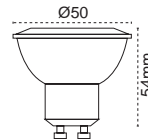

GU10 Duylu Lamba

Kod No	Özellikler	Koli Adedi	Fiyat
315173	5W 6500K GU10	100	1,75 $